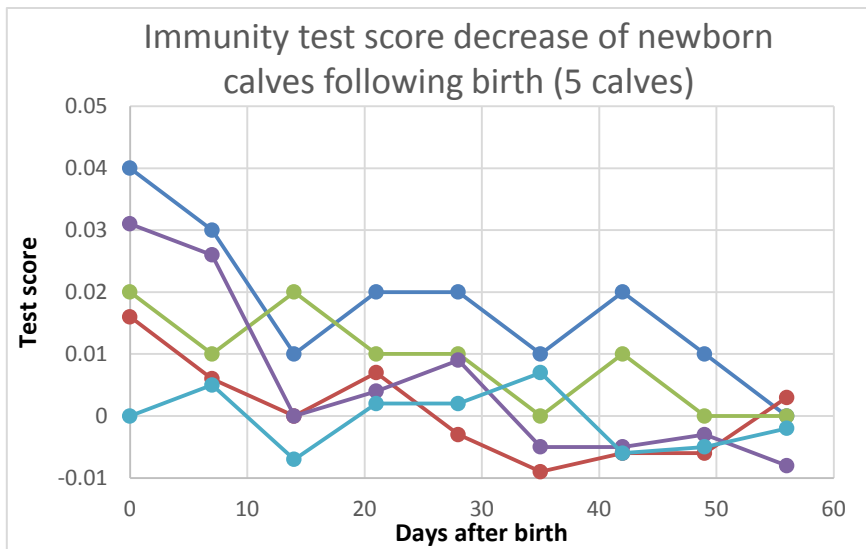

## Using D2Dx™ immunity test to monitor the immunity change of newborn calves

## Using D2Dx™ immunity test to monitor the immune health of transition cows